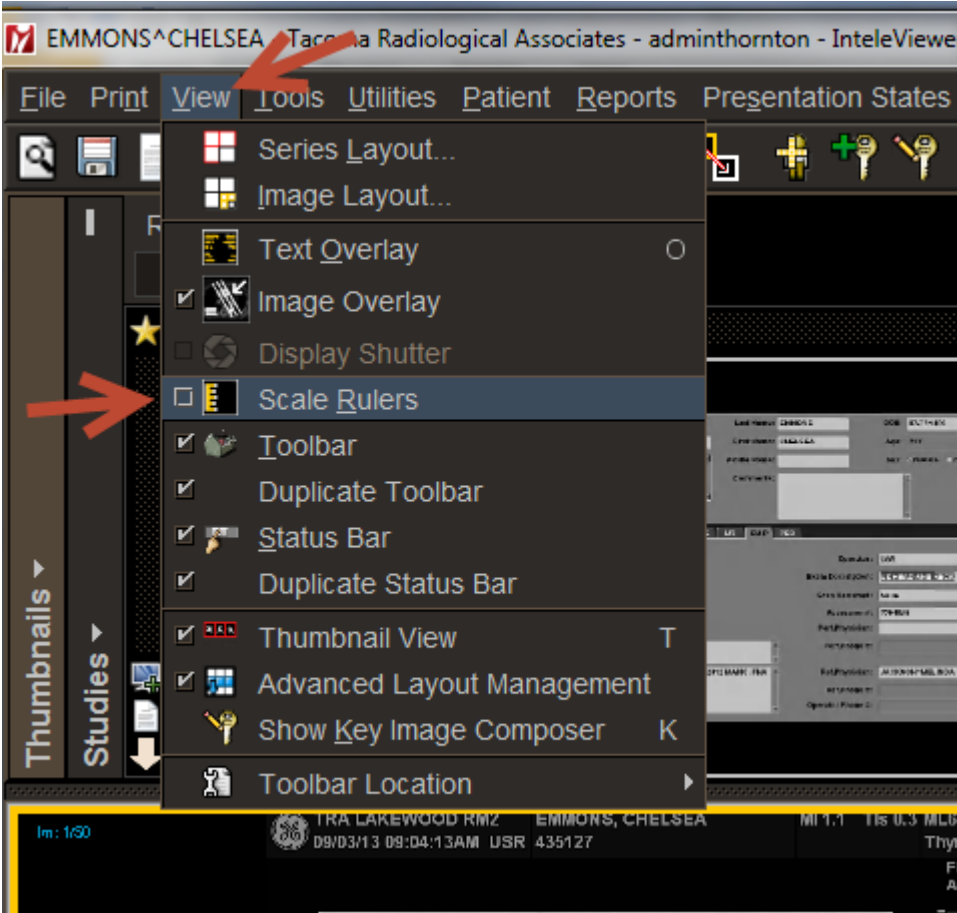

Scale Ruler Marks

When reading studies, especially Ultrasounds and you find that the ruler marks obscure any annotations or information you can turn them off. Go the View menu and uncheck the box next to scale rulers.